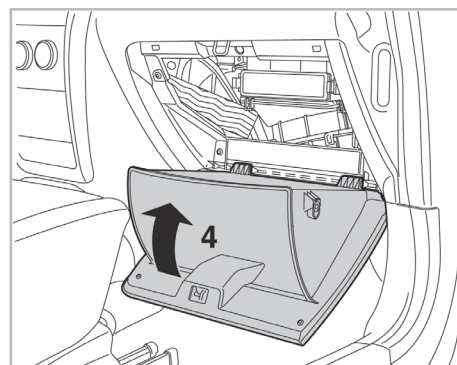

COMFORT

particle filter

715692

FH267

PA

WANT TO KNOW MORE?

www.valeo-techassist.com

FOR
HONDA

CR-Z A/C+ (06/10 >) / INSIGHT (HYBRID) A/C- (02/09 >) / CITY A/C+ (12/08 >) / JAZZ A/C+ (12/08 >)

Valeo Service - Société par Actions simplifiée - Capital de 12 900 000 € - 70, rue Playel, 93285 Saint-Denis Cedex - France - B 306 486 408 RCS Bobigny