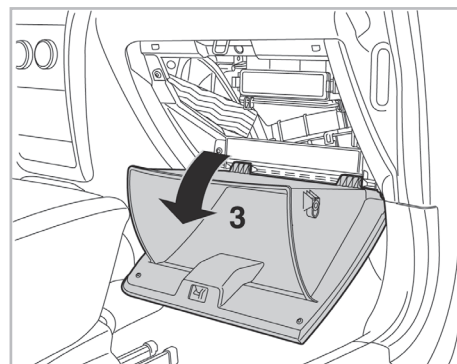

COMFORT

particle filter

715692

FH267

PA

WANT TO KNOW MORE?

www.valeo-techassist.com

FOR
HONDA

CR-Z A/C+ (06/10 >) / INSIGHT (HYBRID) A/C- (02/09 >) / CITY A/C+ (12/08 >) / JAZZ A/C+ (12/08 >)

Valeo Service - Société par Actions simplifiée - Capital de 12 900 000 € - 70, rue Playel, 93285 Saint-Denis Cedex - France - B 306 486 408 RCS Bobigny