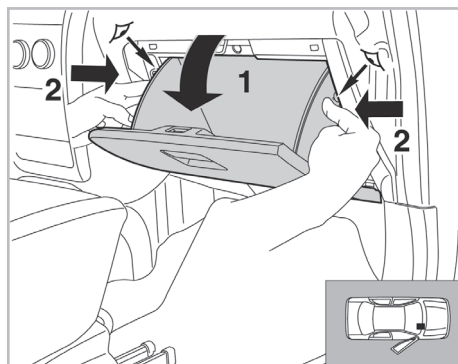

COMFORT

particle filter

715692

FH267

PA

WANT TO KNOW MORE?

www.valeo-techassist.com

FOR
HONDA

CR-Z A/C+ (06/10 >) / INSIGHT (HYBRID) A/C- (02/09 >) / CITY A/C+ (12/08 >) / JAZZ A/C+ (12/08 >)

Valeo Service - Société par Actions simplifiée - Capital de 12 900 000 € - 70, rue Playel, 93285 Saint-Denis Cedex - France - B 306 486 408 RCS Bobigny