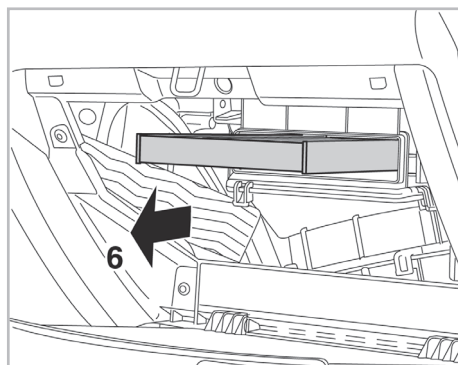

COMFORT

particle filter

715692

FH267

PA

WANT TO KNOW MORE?

www.valeo-techassist.com

FOR
HONDA

CR-Z A/C+ (06/10 >) / INSIGHT (HYBRID) A/C- (02/09 >) / CITY A/C+ (12/08 >) / JAZZ A/C+ (12/08 >)

Valeo Service - Société par Actions simplifiée - Capital de 12 900 000 € - 70, rue Playel, 93285 Saint-Denis Cedex - France - B 306 486 408 RCS Bobigny