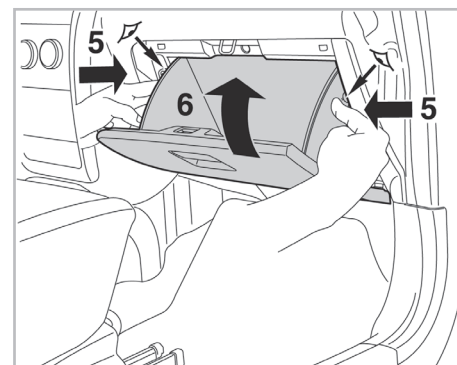

COMFORT

particle filter

715692

FH267

PA

WANT TO KNOW MORE?

www.valeo-techassist.com

FOR
HONDA

CR-Z A/C+ (06/10 >) / INSIGHT (HYBRID) A/C- (02/09 >) / CITY A/C+ (12/08 >) / JAZZ A/C+ (12/08 >)

Valeo Service - Société par Actions simplifiée - Capital de 12 900 000 € - 70, rue Playel, 93285 Saint-Denis Cedex - France - B 306 486 408 RCS Bobigny