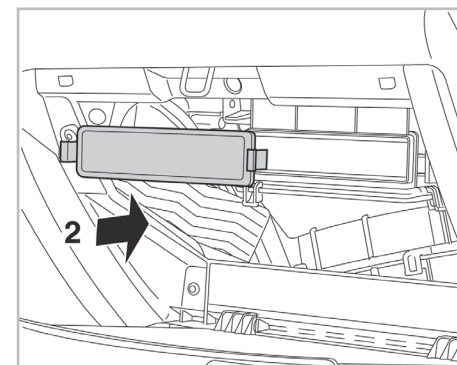

COMFORT

particle filter

715692

FH267

PA

WANT TO KNOW MORE?

www.valeo-techassist.com

FOR
HONDA

CR-Z A/C+ (06/10 >) / INSIGHT (HYBRID) A/C- (02/09 >) / CITY A/C+ (12/08 >) / JAZZ A/C+ (12/08 >)

Valeo Service - Société par Actions simplifiée - Capital de 12 900 000 € - 70, rue Playel, 93285 Saint-Denis Cedex - France - B 306 486 408 RCS Bobigny