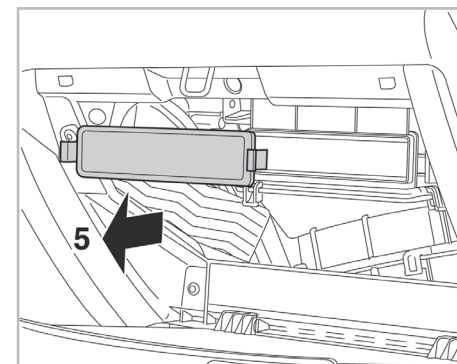

COMFORT

particle filter

715692

FH267

PA

WANT TO KNOW MORE?

www.valeo-techassist.com

FOR
HONDA

CR-Z A/C+ (06/10 >) / INSIGHT (HYBRID) A/C- (02/09 >) / CITY A/C+ (12/08 >) / JAZZ A/C+ (12/08 >)

Valeo Service - Société par Actions simplifiée - Capital de 12 900 000 € - 70, rue Playel, 93285 Saint-Denis Cedex - France - B 306 486 408 RCS Bobigny