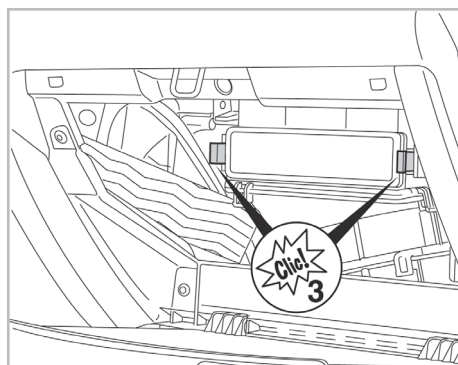

COMFORT

particle filter

715692

FH267

PA

WANT TO KNOW MORE?

www.valeo-techassist.com

FOR
HONDA

CR-Z A/C+ (06/10 >) / INSIGHT (HYBRID) A/C- (02/09 >) / CITY A/C+ (12/08 >) / JAZZ A/C+ (12/08 >)

Valeo Service - Société par Actions simplifiée - Capital de 12 900 000 € - 70, rue Playel, 93285 Saint-Denis Cedex - France - B 306 486 408 RCS Bobigny