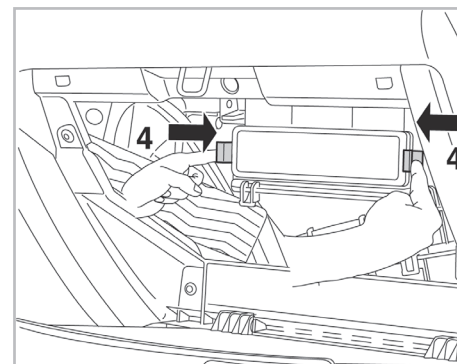

COMFORT

particle filter

715692

FH267

PA

WANT TO KNOW MORE?

www.valeo-techassist.com

FOR
HONDA

CR-Z A/C+ (06/10 >) / INSIGHT (HYBRID) A/C- (02/09 >) / CITY A/C+ (12/08 >) / JAZZ A/C+ (12/08 >)

Valeo Service - Société par Actions simplifiée - Capital de 12 900 000 € - 70, rue Playel, 93285 Saint-Denis Cedex - France - B 306 486 408 RCS Bobigny