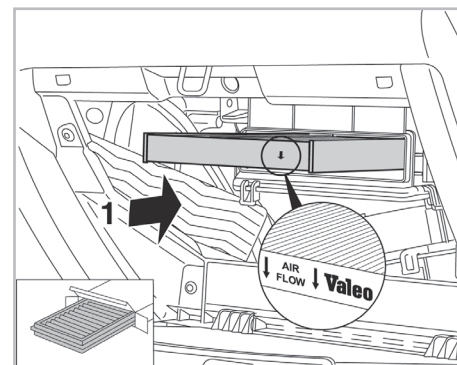

COMFORT

particle filter

715692

FH267

PA

WANT TO KNOW MORE?

www.valeo-techassist.com

FOR
HONDA

CR-Z A/C+ (06/10 >) / INSIGHT (HYBRID) A/C- (02/09 >) / CITY A/C+ (12/08 >) / JAZZ A/C+ (12/08 >)

Valeo Service - Société par Actions simplifiée - Capital de 12 900 000 € - 70, rue Playel, 93285 Saint-Denis Cedex - France - B 306 486 408 RCS Bobigny